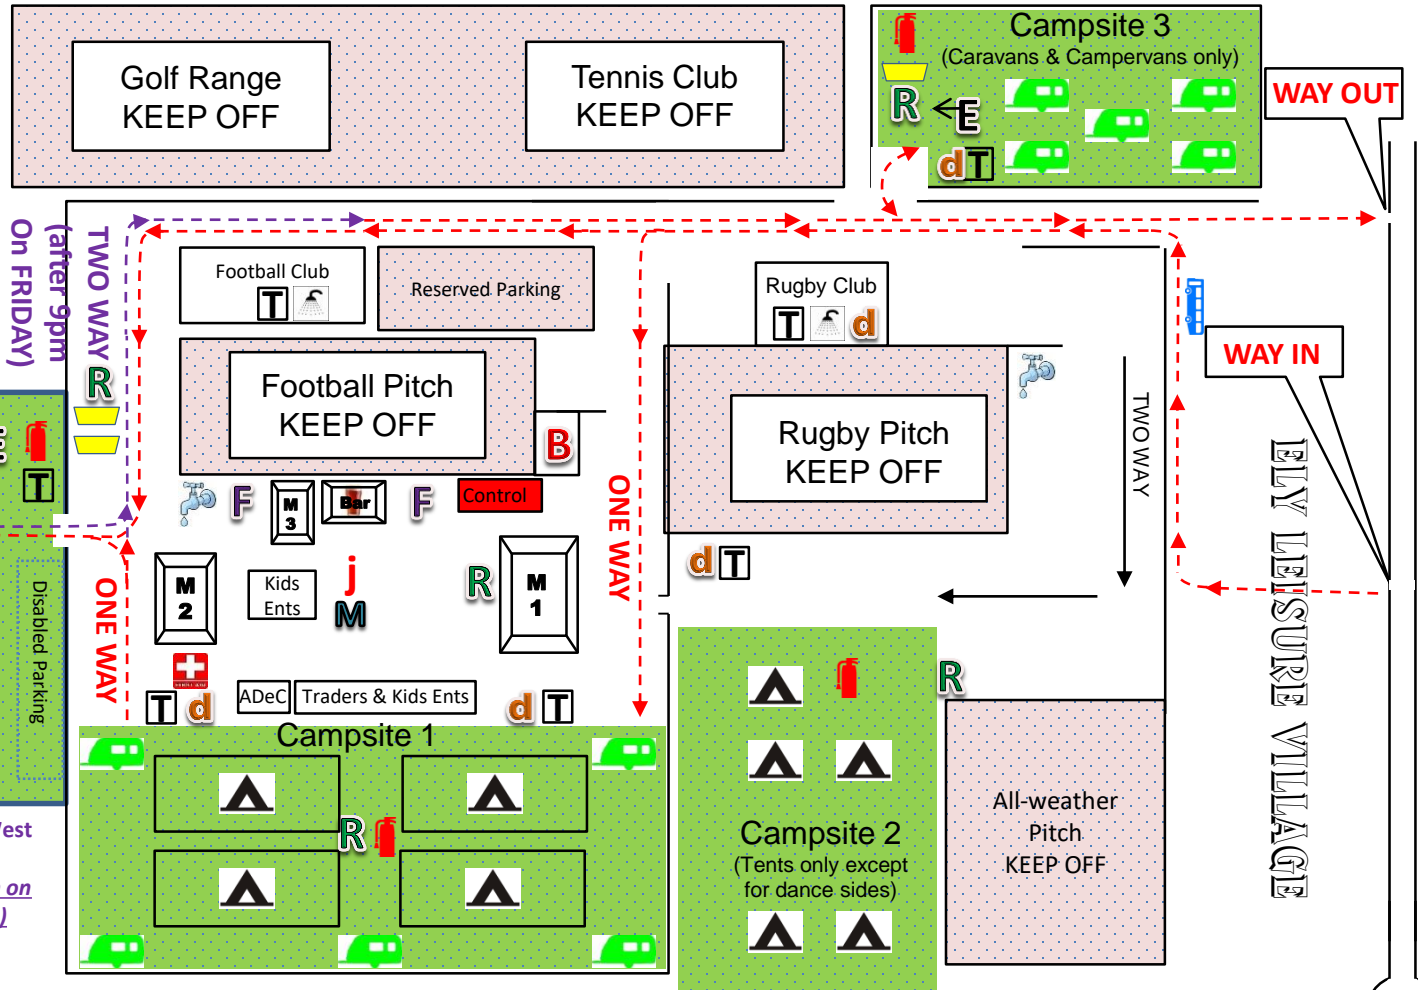

ELY FOLK FESTIVAL – Site Plan

(not to scale)

EXIT from Campsites 1 & 4 to West Fen Road & A10
(n.b. this exit will ONLY be open on FRIDAY and will close at 9pm)

	Toilets		Caravans/Campervans		Fire Point		Food		Security, First Aid and Disability Scooter Charging
	Showers		Bus Stop		Recycling Point (Cans & Glass)		Water Point		
	Car Parking		Disabled Toilet		Skip		Morris Stage		
	Tent camping		Fire Assembly Point		Chemical Toilet Emptying Point		Box Office		